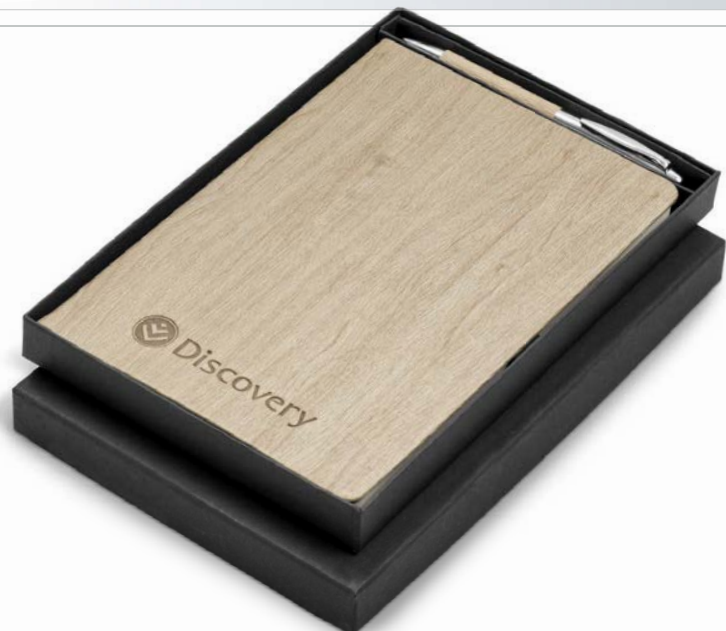

OAKRIDGE

[GF-AM-822-B](#)

**OAKRIDGE SOFT COVER
NOTEBOOK & PEN SET**

OAKRIDGE

[GIFTSET-7365](#)

**OAKRIDGE HARD COVER
NOTEBOOK & PEN SET**

BG1 BN GY

[GIFTSET-1710](#)
CYPHER USB
NOTEBOOK & PEN SET - 8GB