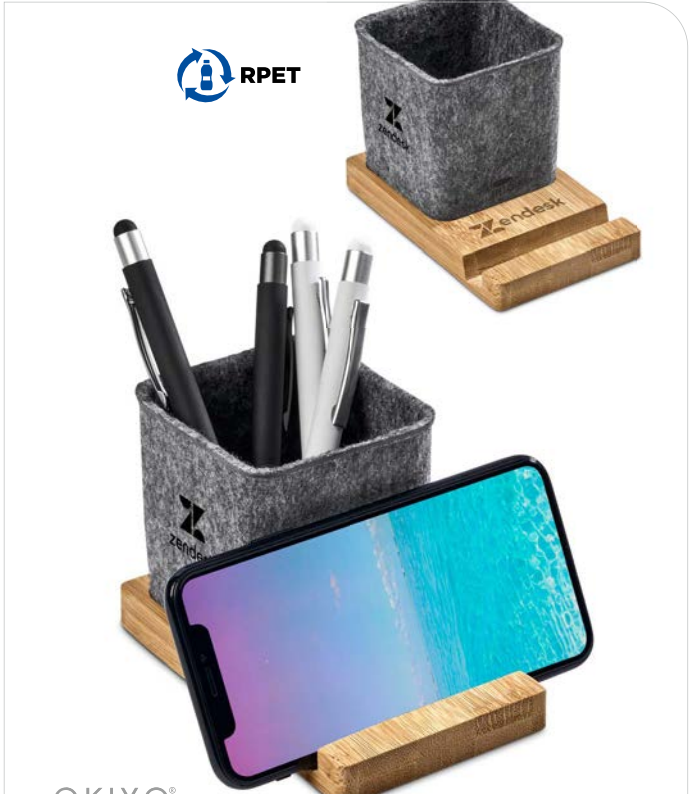

OKIYO®
[MT-OK-428-B](#)
OKIYO KYADI RECYCLED PET & BAMBOO DESK CADDY PHONE STAND