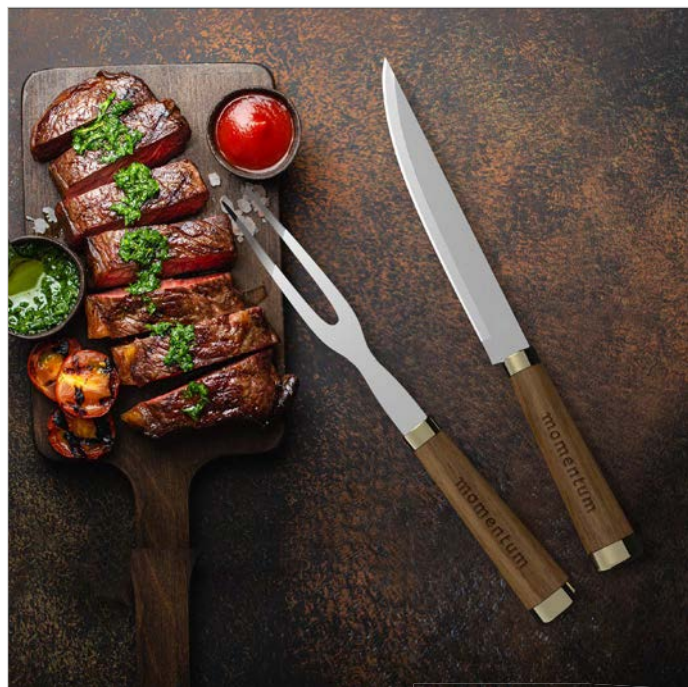

OKIYO®
[HL-OK-130-B](#)
 OKIYO HOMEGROWN
 LARGE ROUND HARDWOOD
 FOOD PLATTER

US BASIC

[GIFT-17339](#)
**US BASIC BUTCHER'S
 BLOCK CARVING SET**

Andy Cartwright

[AC-2380](#)
**ANDY CARTWRIGHT AFRIQUE
 DUSK STEAK KNIFE SET**

[LS-6605](#)
**DOLAN STEAK
 KNIFE SET**

Andy Cartwright

[AC-2385](#)
**ANDY CARTWRIGHT AFRIQUE
 DUSK CARVING SET**

OKIYO®
[HL-OK-138-B](#)
**OKIYO SURAISU BAMBOO
 FOOD & WINE SET**

 Andy Cartwright

[AC-2140](#)
ANDY CARTWRIGHT
“THE FINAL CUT”
STEAK KNIFE SET