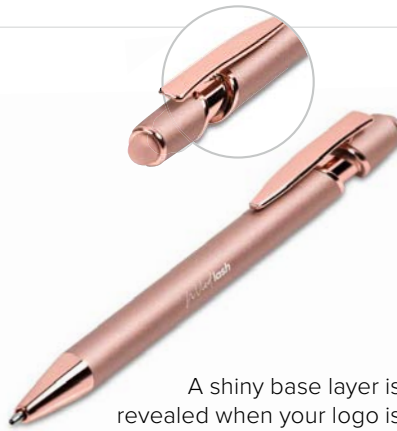

BL S

[PEN-1865](#)
VEGA BALL PEN

BL GD RG S SW

A shiny base layer is revealed when your logo is laser engraved on the barrel

[WI-AM-261-B](#)
INGRESS BALL PEN

A shiny base layer is revealed when your logo is laser engraved on the barrel