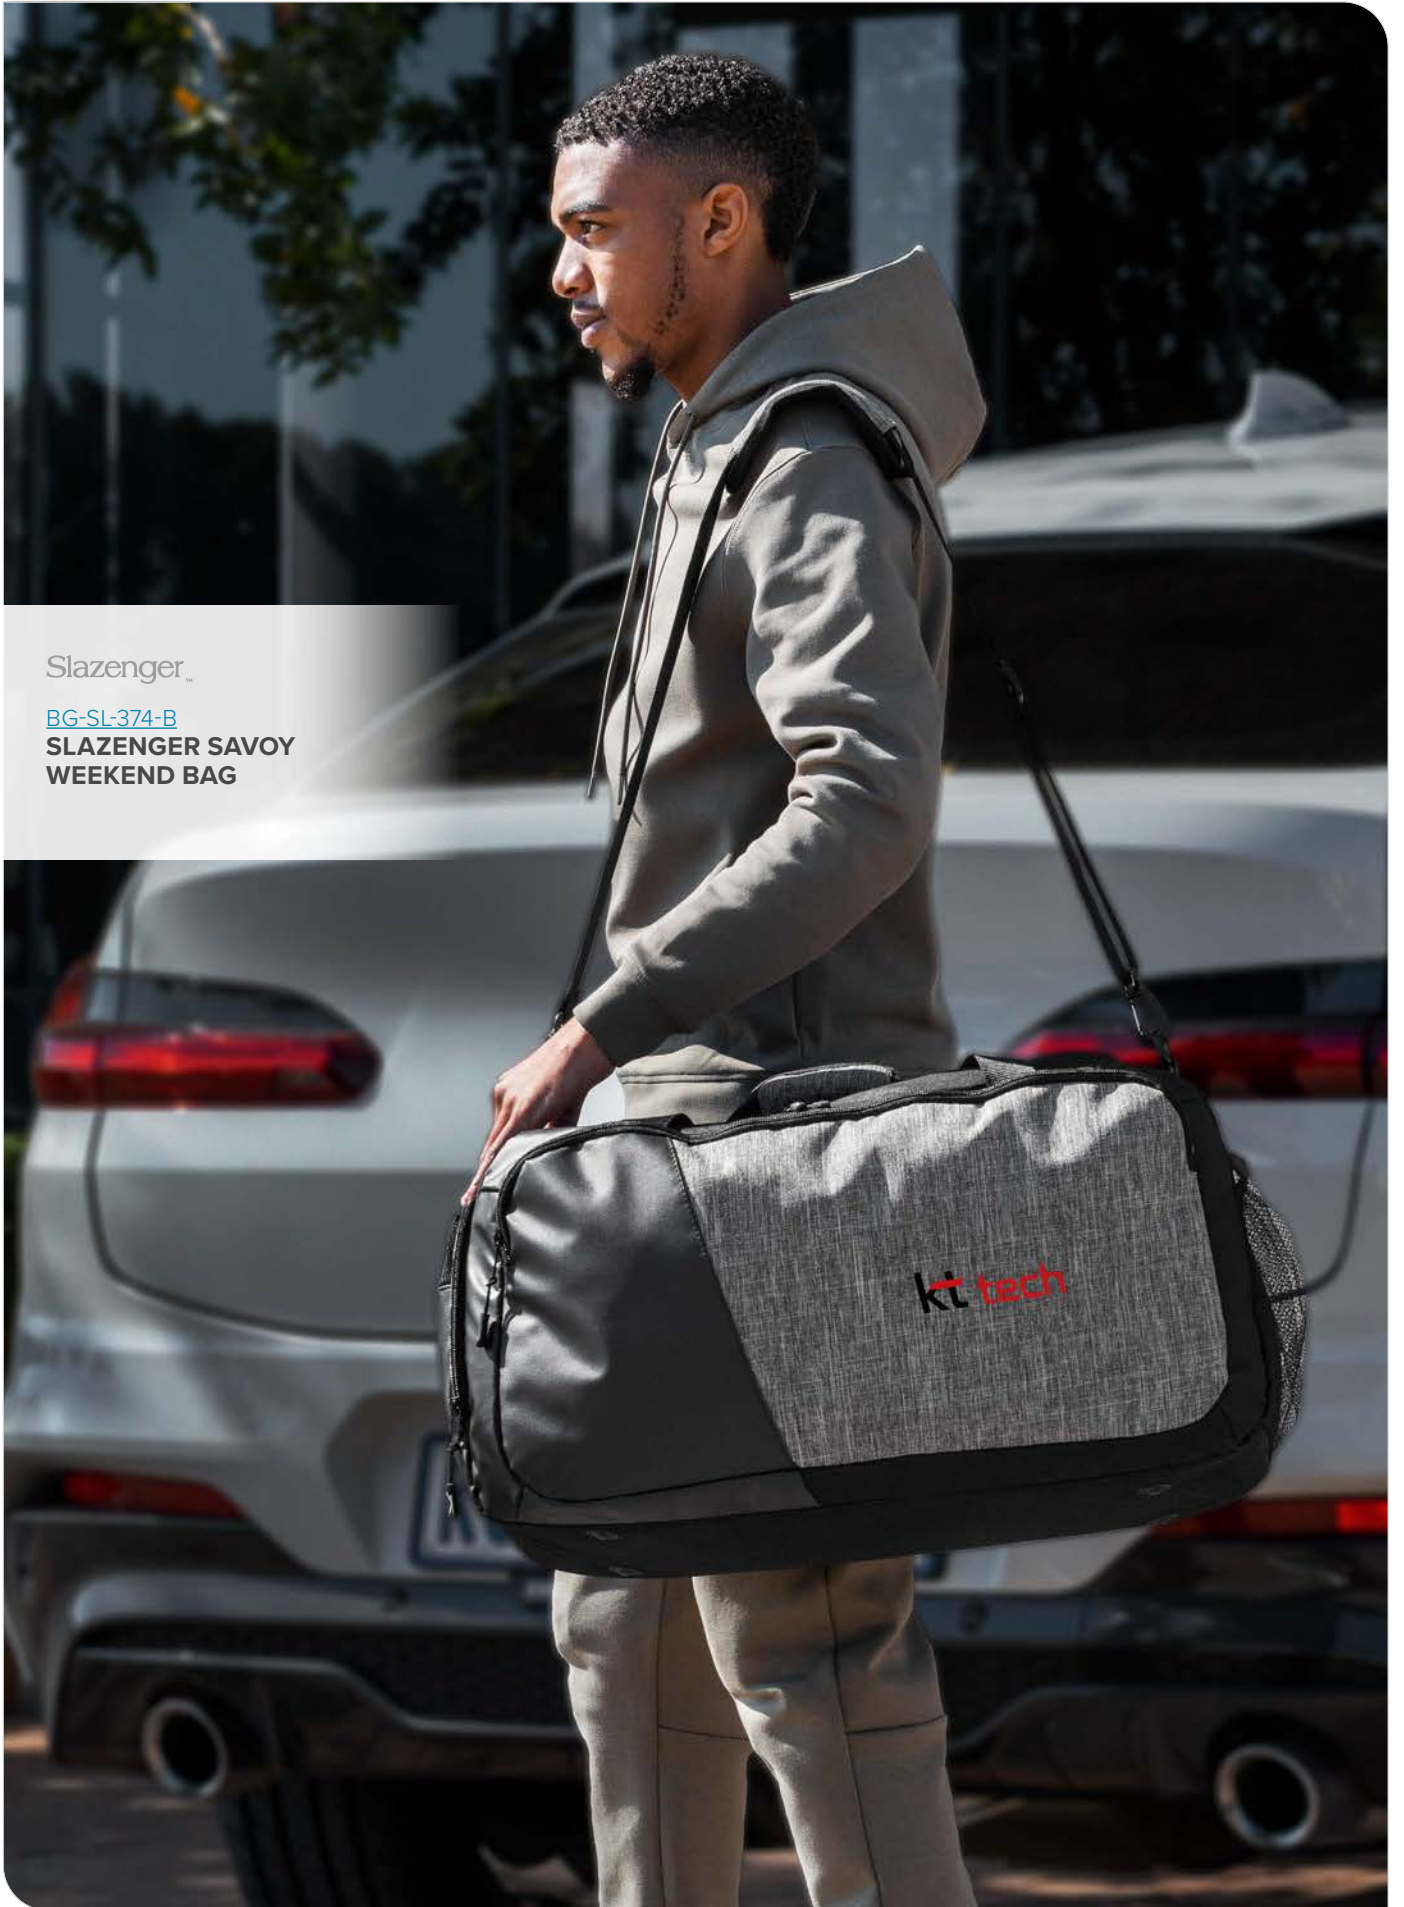

Slazenger

[BG-SL-374-B](#)

**SLAZENGER SAVOY
WEEKEND BAG**