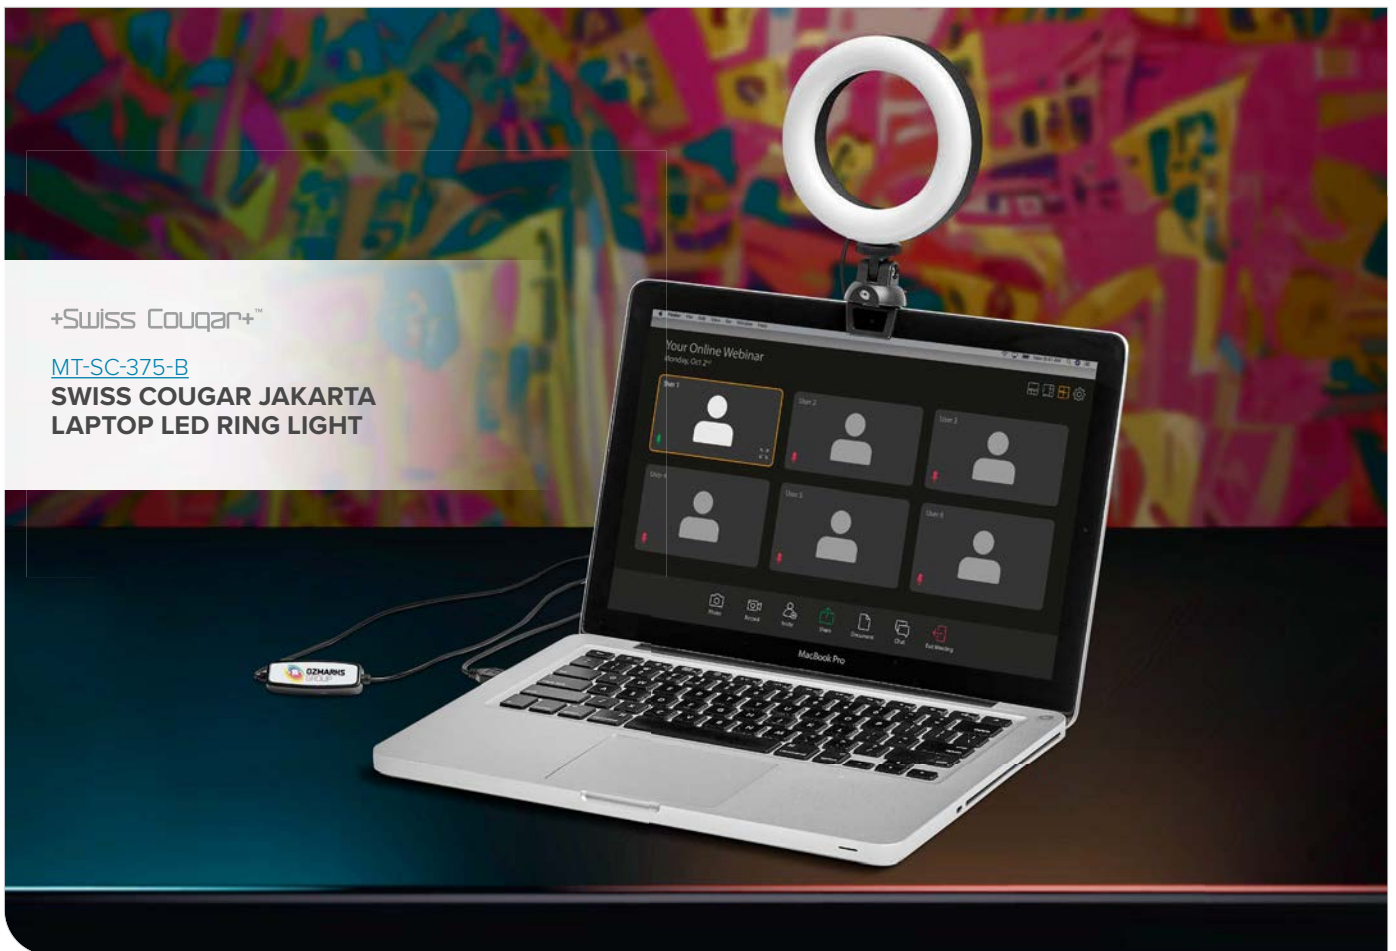

[MT-AM-372-B](#)

**LEXICON DESK LIGHT, PEN
CADDY & PHONE STAND**

+Swiss Cougar+™

[MT-SC-395-B](#)
**SWISS COUGAR ADELAIDE
TRIPOD SELFIE STICK**

+Swiss Cougar+™

[MT-SC-361-B](#)
**SWISS COUGAR SEOUL LED
RING LIGHT**