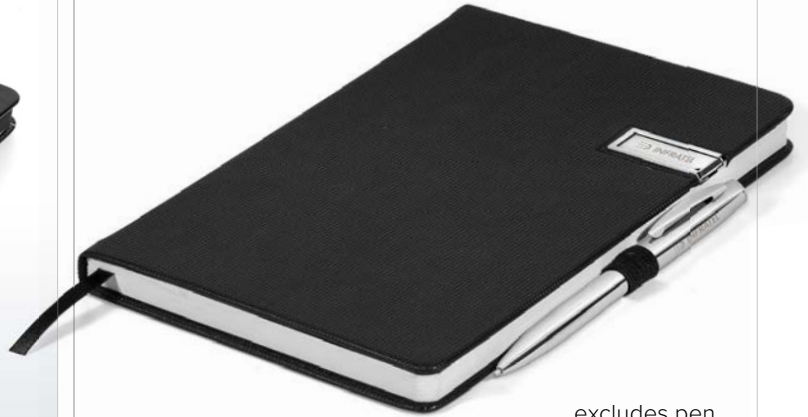

includes 5000mAh
 Power Bank

NRCS-Approved

+Swiss Cougar™

[MT-SC-360-B](#)
**SWISS COUGAR LISBON
 WIRELESS CHARGING
 PORTFOLIO**

includes pen

[GIFTSET-7100](#)
**CENTURY USB
NOTEBOOK & PEN SET - 8GB**

excludes pen