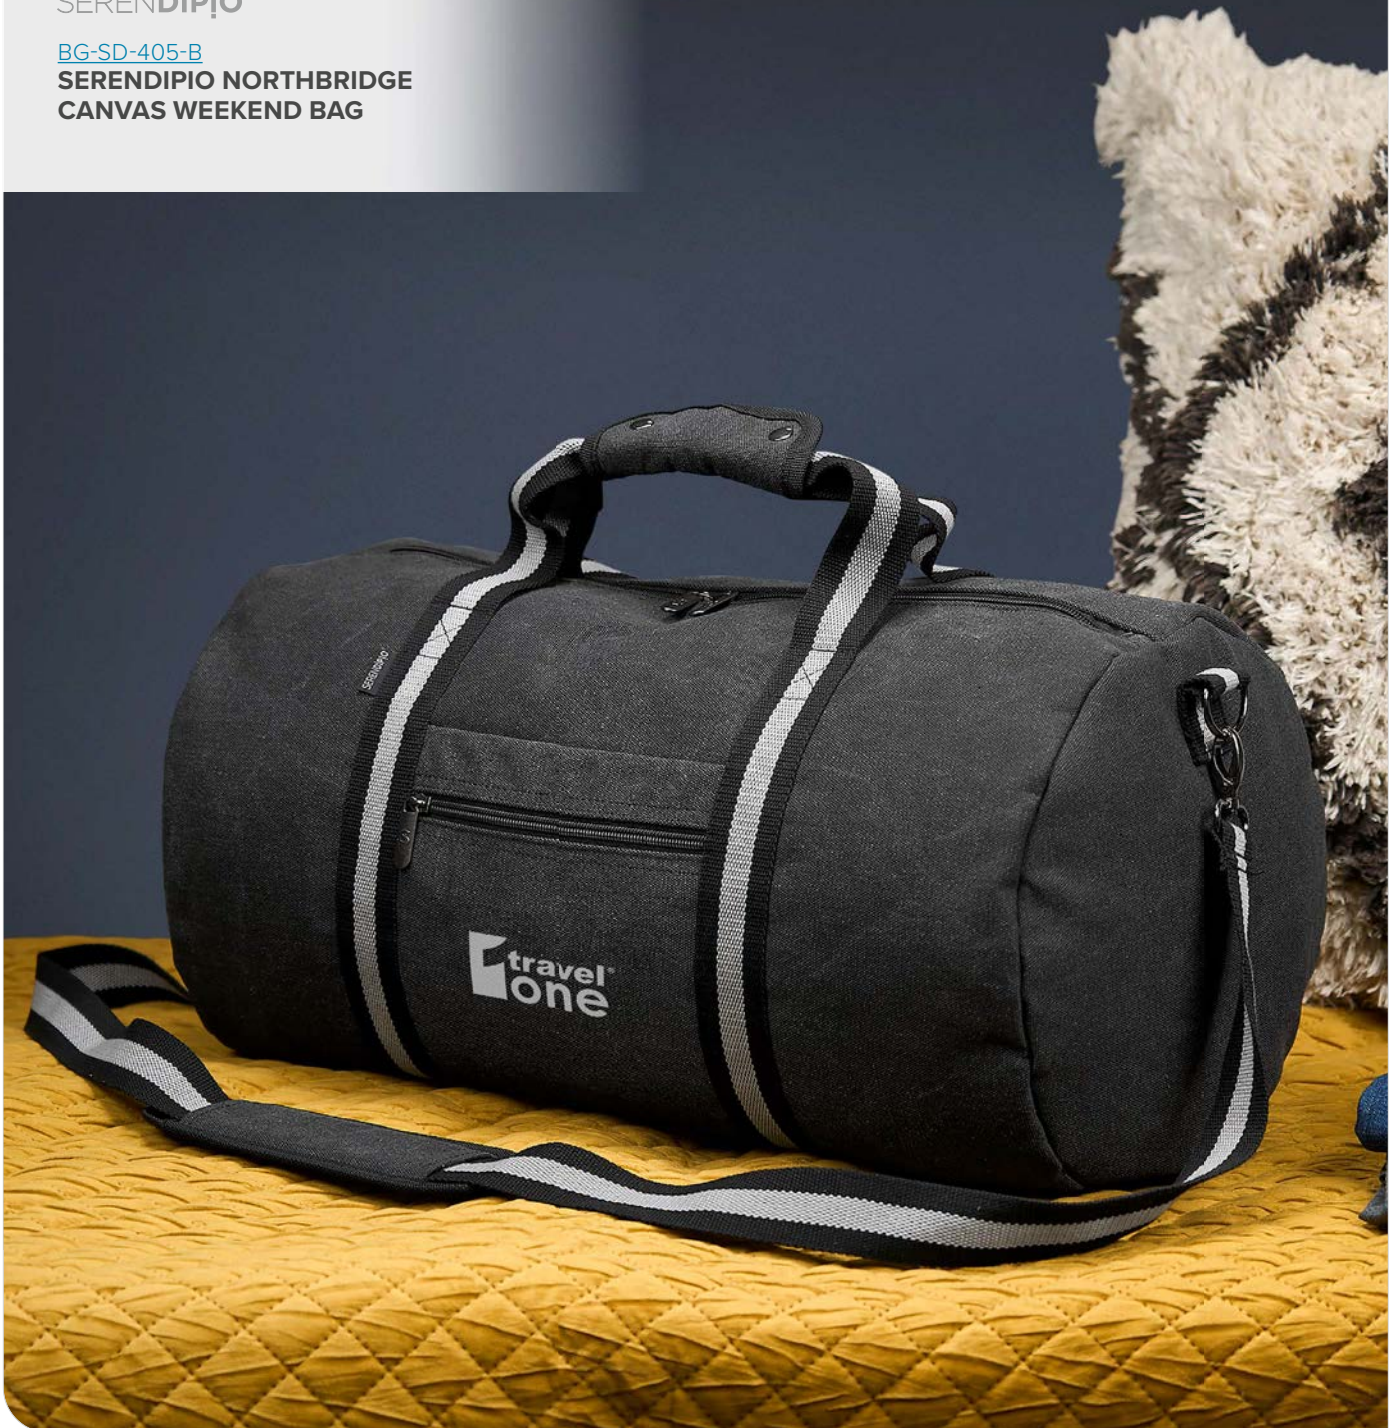

GARY PLAYER

GP-035
GARY PLAYER
ERINVALE SHOE BAG

GARY PLAYER

GP-030
GARY PLAYER
ERINVALE WEEKEND BAG

SERENDIPiO

[BG-SD-405-B](#)

**SERENDIPiO NORTHBRIDGE
CANVAS WEEKEND BAG**

Enjoy a trip to the gym or a weekend away with this spacious, durable and fashionable, 100% natural cotton bag.