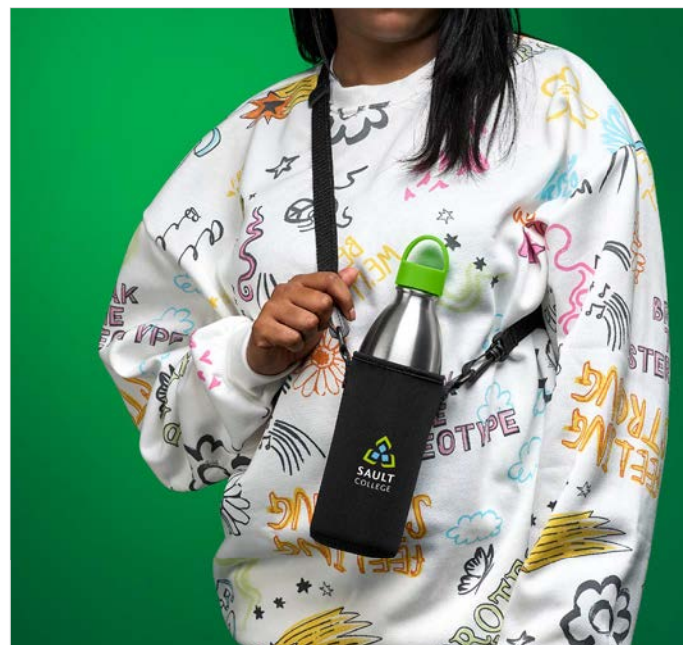

Slazenger

[SLAZ-2280](#)

SLAZENGER NOVAC STAINLESS STEEL VACUUM WATER BOTTLE - 500ML

BL N R

Slazenger

[DR-SL-222-B](#)

SLAZENGER HOOPER STAINLESS STEEL VACUUM WATER BOTTLE - 1.2 LITRE

BL N R