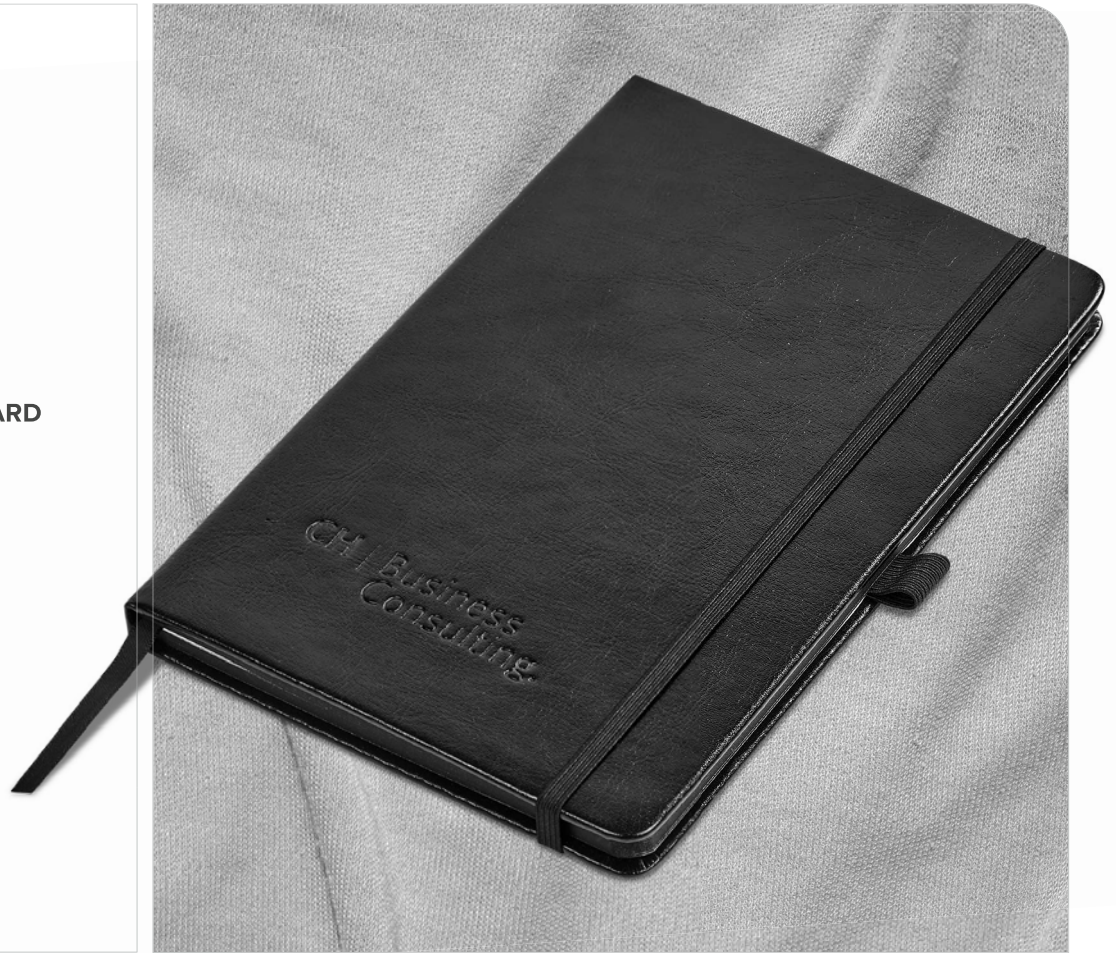

RENAISSANCE

[NF-AM-148-B](#)

**RENAISSANCE A5 HARD
COVER NOTEBOOK**

BL BN N

RENAISSANCE

[NB-9388](#)

**RENAISSANCE A5 SOFT
COVER NOTEBOOK**

BL BN N