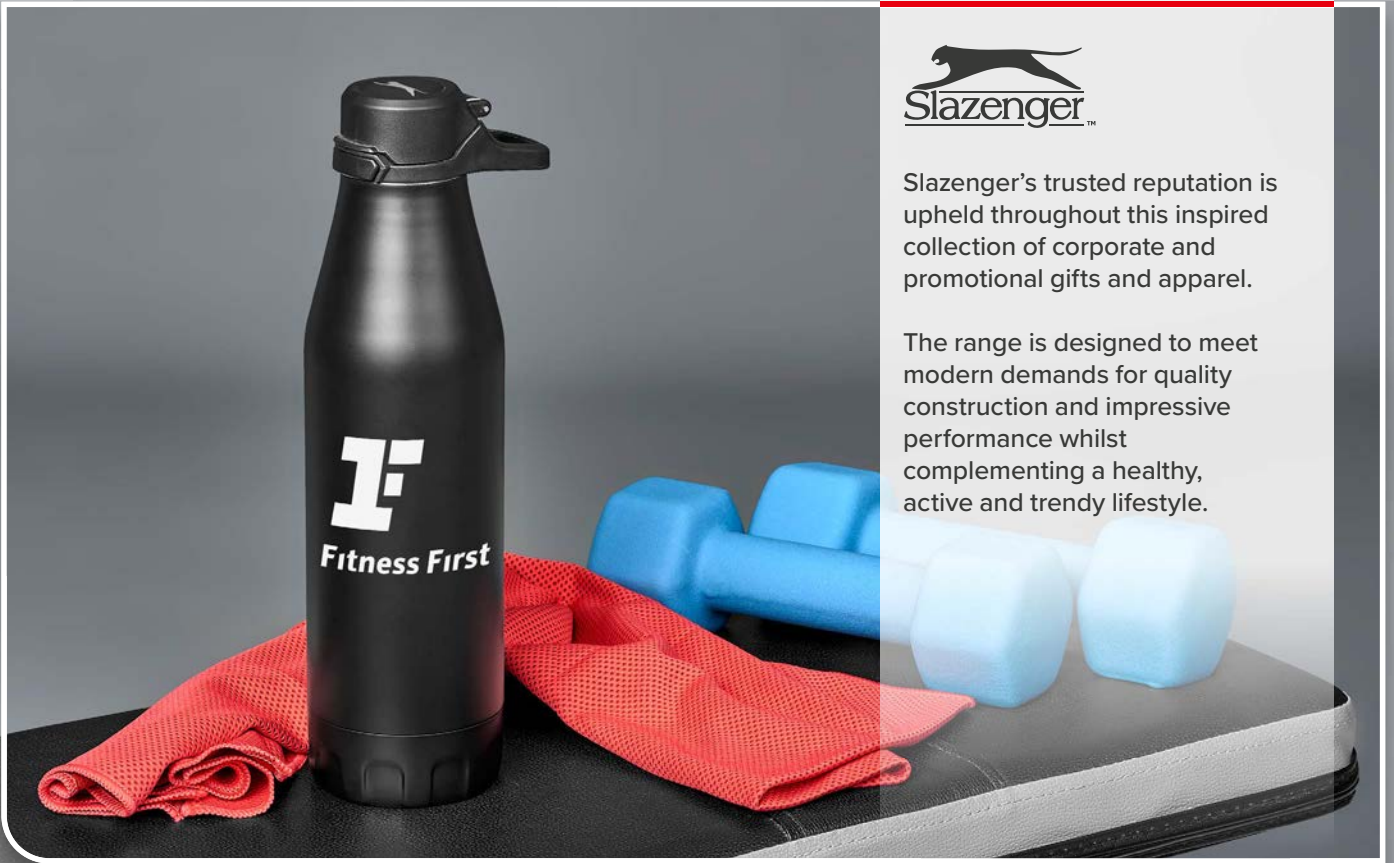

Slazenger's trusted reputation is upheld throughout this inspired collection of corporate and promotional gifts and apparel.

The range is designed to meet modern demands for quality construction and impressive performance whilst complementing a healthy, active and trendy lifestyle.