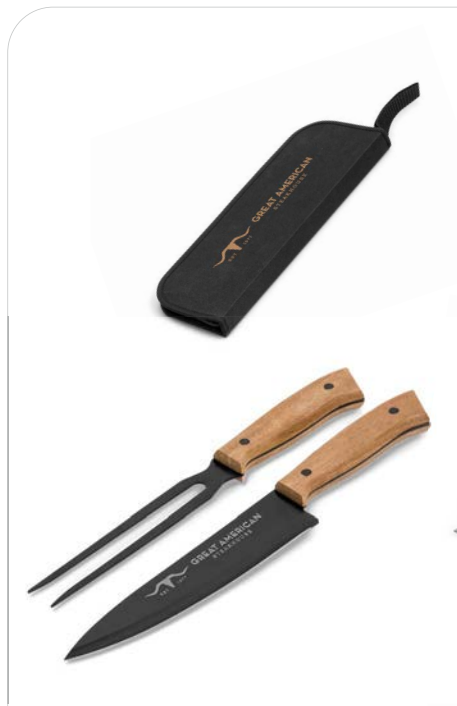

OKIYO®
[HL-OK-130-B](#)
 OKIYO HOMEGROWN
 LARGE ROUND HARDWOOD
 FOOD PLATTER

US BASIC

[GIFT-17339](#)
**US BASIC BUTCHER'S
 BLOCK CARVING SET**

Andy Cartwright

[AC-2380](#)
**ANDY CARTWRIGHT AFRIQUE
 DUSK STEAK KNIFE SET**