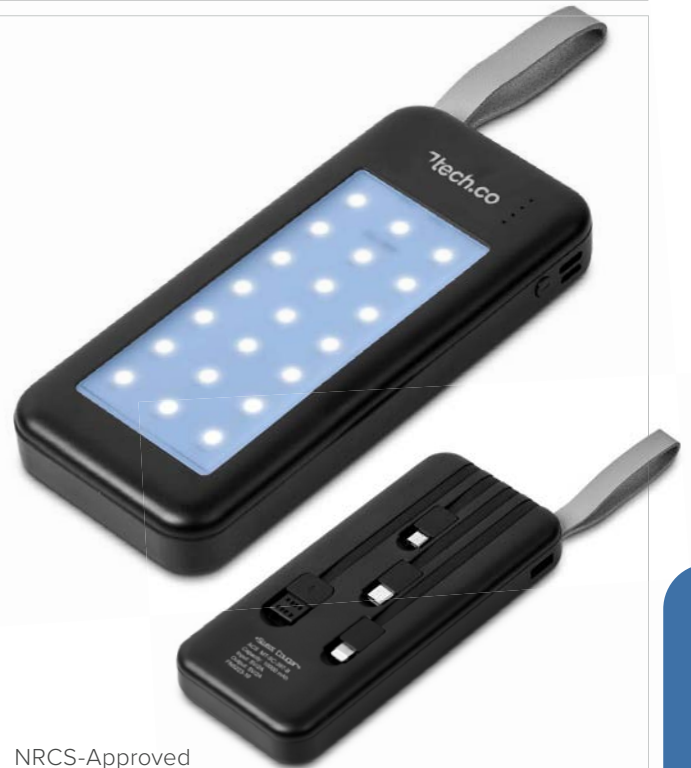

NRCS-Approved
+Swiss Cougar+™

[MT-SC-397-B](#)
**SWISS COUGAR CAIRO LANTERN
POWER BANK - 10,000mAh**