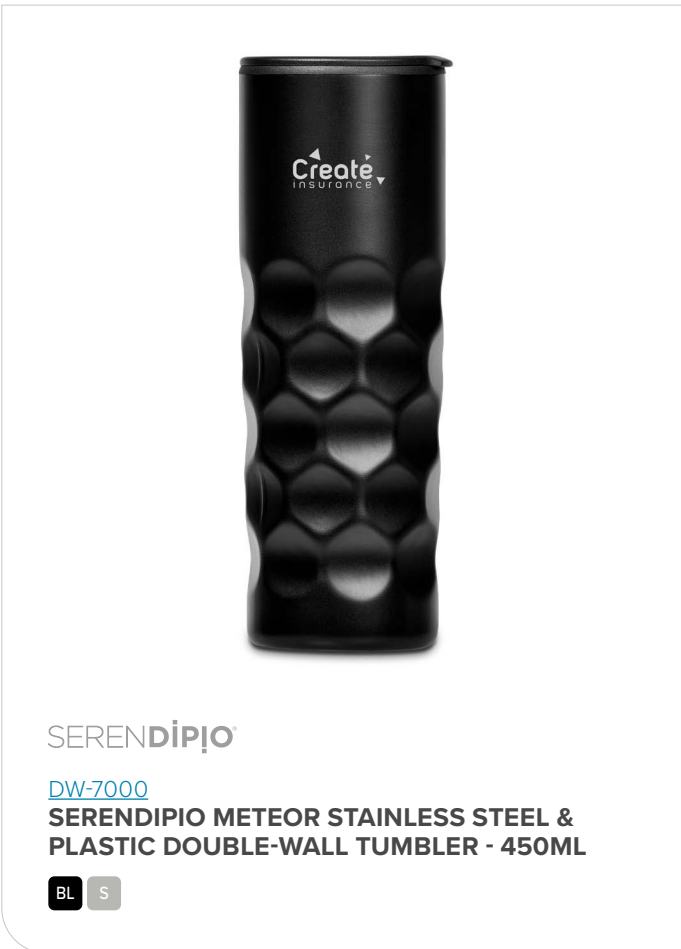

SERENDIPIO
[DW-7000](#)
**SERENDIPIO METEOR STAINLESS STEEL &
PLASTIC DOUBLE-WALL TUMBLER - 450ML**

BL S