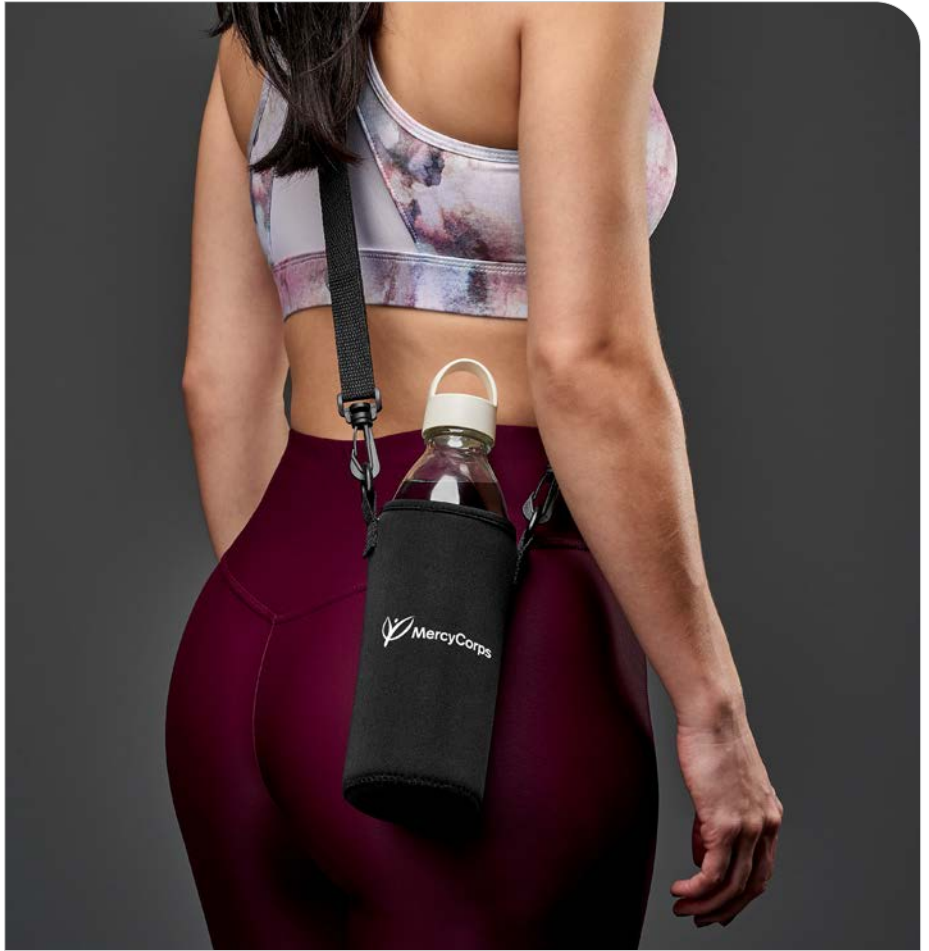

Kooshty®

[GF-KS-1070-B](#)
**KOOSHTY KORK HANDS-FREE
GLASS WATER BOTTLE - 850ML**