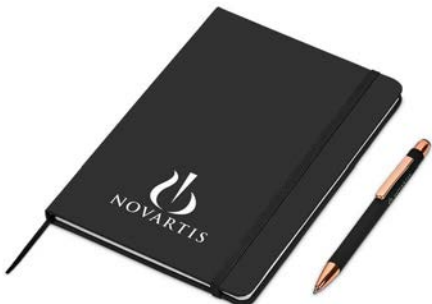

[GF-AM-1076-B](#)
SUTTON NOTEBOOK & PEN SET