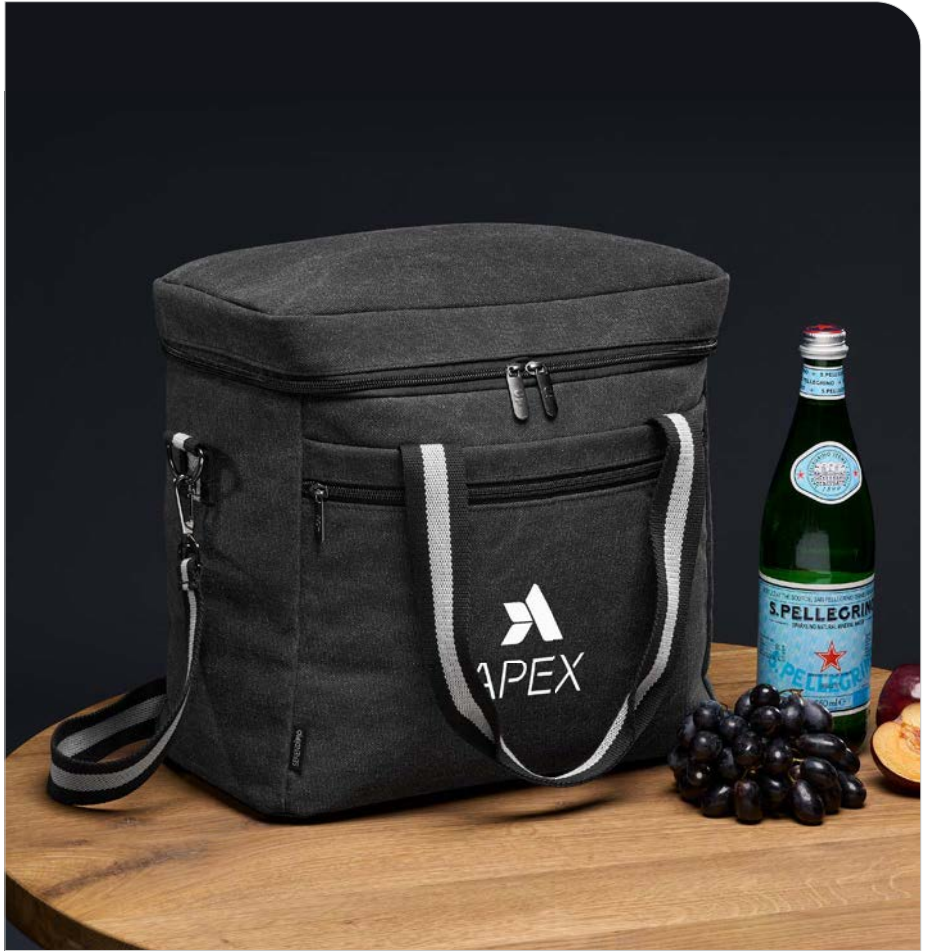

SERENDIPiO

[CL-SD-96-B](#)

SERENDIPiO NORTHBRIDGE
CANVAS 30-CAN COOLER